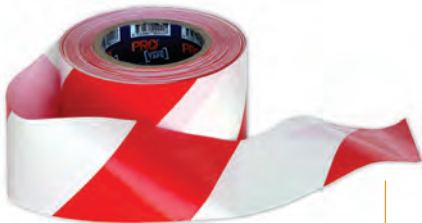

Our range of 100 metre barricade tapes are made from heavy duty plastic and now come in two new colours, Blue/White and Green/White.

**BW10075**

Barricade Tape  
Blue / White

**GW10075**

Barricade Tape  
Green / White

**RW10075**

Barricade Tape  
Red / White

**YB10075**

Barricade Tape  
Yellow / Black

**DT10075**

Barricade Tape  
Danger

**DDNET10075**

Barricade Tape  
Danger Do Not Enter