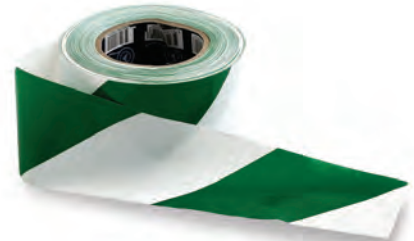

Our range of 100 metre barricade tapes are made from heavy duty plastic and now come in two new colours, Blue/White and Green/White.

**BW10075**

Barricade Tape  
Blue / White

**GW10075**

Barricade Tape  
Green / White