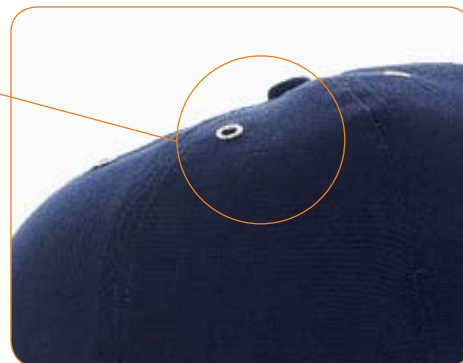

Look What's Just Arrived!

ProChoice Baseball Cap

Solid lined ProChoice baseball caps, for head protection when it's not required by law. Protect your head from bumps and scrapes by wearing the ProChoice baseball cap with robust, solid, polyester lining.

Foam padded
insert for added
protection

Eyelet holes
for increased
ventilation

Features and Benefits

- 65% cotton / 35% polyester Baseball Style Cap
- Foam padded insert protects against bumps and scrapes
- Eyelet Holes for ventilation and comfort
- Lightweight
- One size fits all
- Color - available in navy only